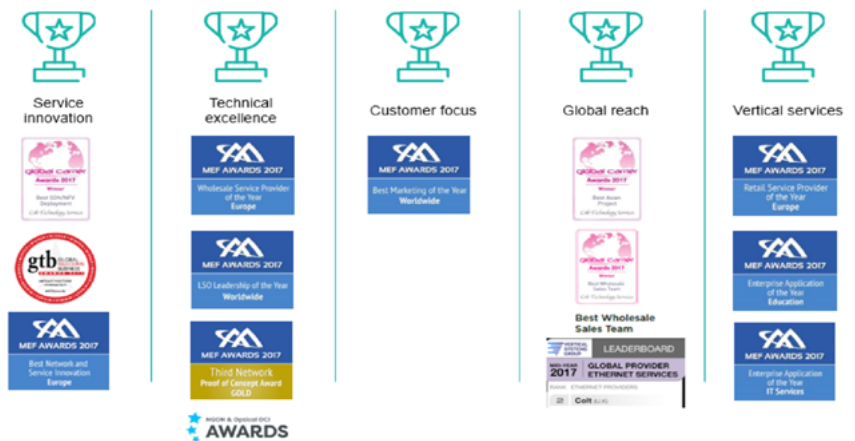

- 187,586 km of LDN, metro fibre and subsea & terrestrial leased capacity
- 29 countries across 3 continents
- 207 connected cities
- Metropolitan area networks in 51 cities
- 26,000+ buildings and 800+ Data Centres directly connected

A wide range of connectivity options

Colt Dedicated Cloud Access includes a range of connectivity options that have been customised for better integration into the cloud.

This includes point to point Ethernet for customers who need to connect a single site (with a ‘managed router’ as an option) and IP VPN for customers who want to share cloud access across multiple sites.

Available service option

The below table summarises the available services and bandwidths:

CSP product	Connection into CSP	Colt service bandwidth	Ethernet	Managed Router	IP VPN
AWS Direct Connect	100-500Mbps hosted port	100-500Mbps	✓	✓	✓
	1-10Gbps dedicated port	100Mbps-10Gbps	✓	✓	✗
Microsoft Azure ExpressRoute	50Mbps-10Gbps	10Mbps-10Gbps	✓	✓	✓
Google Cloud Interconnect (GCI)	50Mbps-10Gbps GCI Partner	10Mbps-10Gbps	✓	On request	On request
	10Gbps GCI Dedicated	1-10Gbps	✓	On request	On request
IBM Direct Link	1-10Gbps IBM Direct Link Dedicated	500Mbps-10Gbps	✓	On request	Direct link CONNECT
	50Mbps-5Gbps IBM Direct Link Connect	10Mbps-5Gbps	✓	On request	Direct link DEDICATED
Other CSP's	Depending on CSP	10Mbps-10Gbps, depending on CSP	✓	On request	On request

Awards

When it matters, customers choose Colt.

For more information, please contact us on:

+44 (0)20 7863 5510
sales@colt.net
colt.net